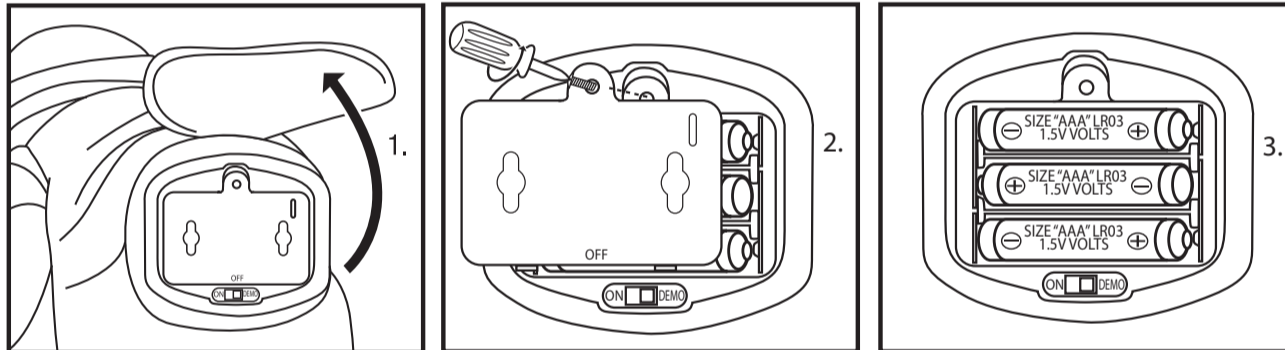

Baby Magic

Feed and Play Baby

HOW TO PLAY:

- 1) Turn the ON/OFF/DEMO on the battery case to the "ON" position. (See Fig. 3)
- 2) Squeeze the doll's left foot to activate.
- 3) The doll will make baby sounds, 3 phrases and play Peek-A-Boo with you using her blanket.
- 4) Place the doll in her highchair and you can feed her using the interactive spoon with food dish or baby bottle.
- 5) Place spoon to doll's mouth and she will make feeding sounds.
- 6) Switch back to "OFF" position if you do not want to continue playing or if you want to save battery life. (See Fig. 3)

BATTERY INSTALLATION :

1. Locate the battery compartment at bottom of the doll. (See Fig. 1)
2. Have an adult use a small Phillips® screwdriver to remove the battery compartment top. (See Fig. 2)
3. Insert 3 AAA size batteries following polarity markings. We recommend using alkaline batteries. (See Fig. 3)