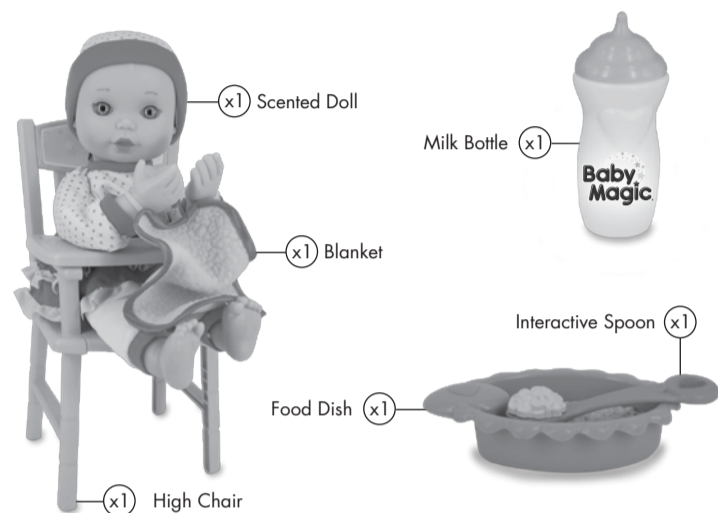

Baby Magic

Feed and Play Baby

HOW TO PLAY:

- 1) Turn the ON/OFF/DEMO on the battery case to the "ON" position. (See Fig. 3)
- 2) Squeeze the doll's left foot to activate.
- 3) The doll will make baby sounds, 3 phrases and play Peek-A-Boo with you using her blanket.
- 4) Place the doll in her highchair and you can feed her using the interactive spoon with food dish or baby bottle.
- 5) Place spoon to doll's mouth and she will make feeding sounds.
- 6) Switch back to "OFF" position if you do not want to continue playing or if you want to save battery life. (See Fig. 3)

BATTERY INSTALLATION :

1. Locate the battery compartment at bottom of the doll. (See Fig. 1)
2. Have an adult use a small Phillips® screwdriver to remove the battery compartment top. (See Fig. 2)
3. Insert 3 AAA size batteries following polarity markings. We recommend using alkaline batteries. (See Fig. 3)