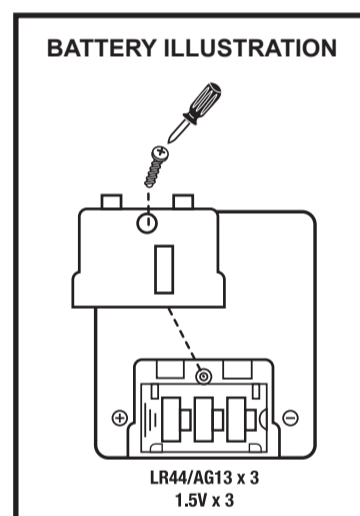

Battery installation :

Locate the battery compartment on back of the doll.

Have an adult use a small Phillips® screwdriver to remove the battery compartment top.

Insert 3 LR44/ AG13 batteries following polarity markings.

(See illustration for specific battery installation) We recommend using Alkaline Batteries.